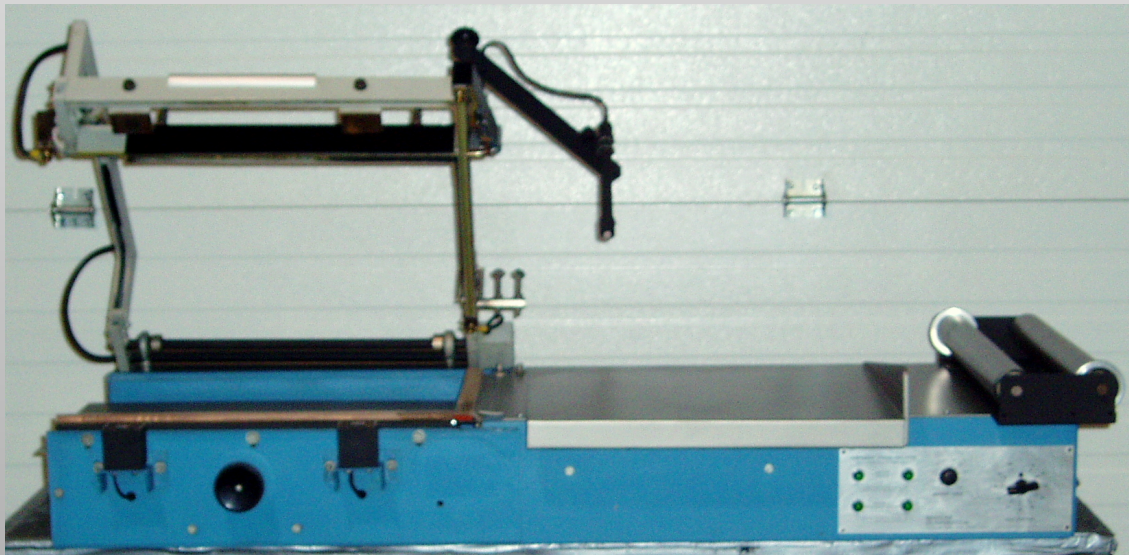

# ADVANTECH PACKAGING

PACKAGING SPECIALISTS

Manufacturer	Model	Serial Number	Status	Electrical Specs	Price	Dimensions
Beseler	1913GSM	683434	Rebuilt	115v/20a	1,400.00	Seal area: 19Wx13L

901 Murray Rd. • East Hanover • New Jersey 07936 • (973-884-6010) • FAX (973-884-6015)