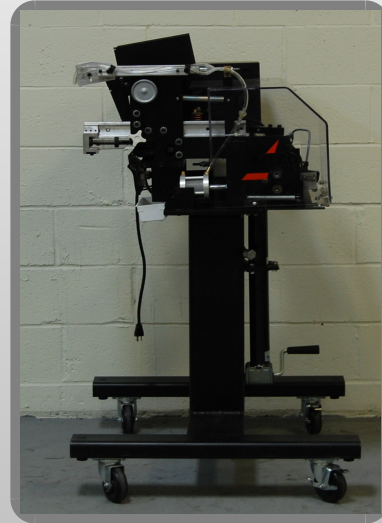

ADVANTECH PACKAGING

PACKAGING SPECIALISTS

Manufacturer	Model	Serial Number	Status	Electrical Specs	Price	Dimensions
Belco	Maxx 5	12402EE	New	115v/15a	16,950.00	

901 Murray Rd. • East Hanover • New Jersey 07936 • (973-884-6010) • FAX (973-884-6015)