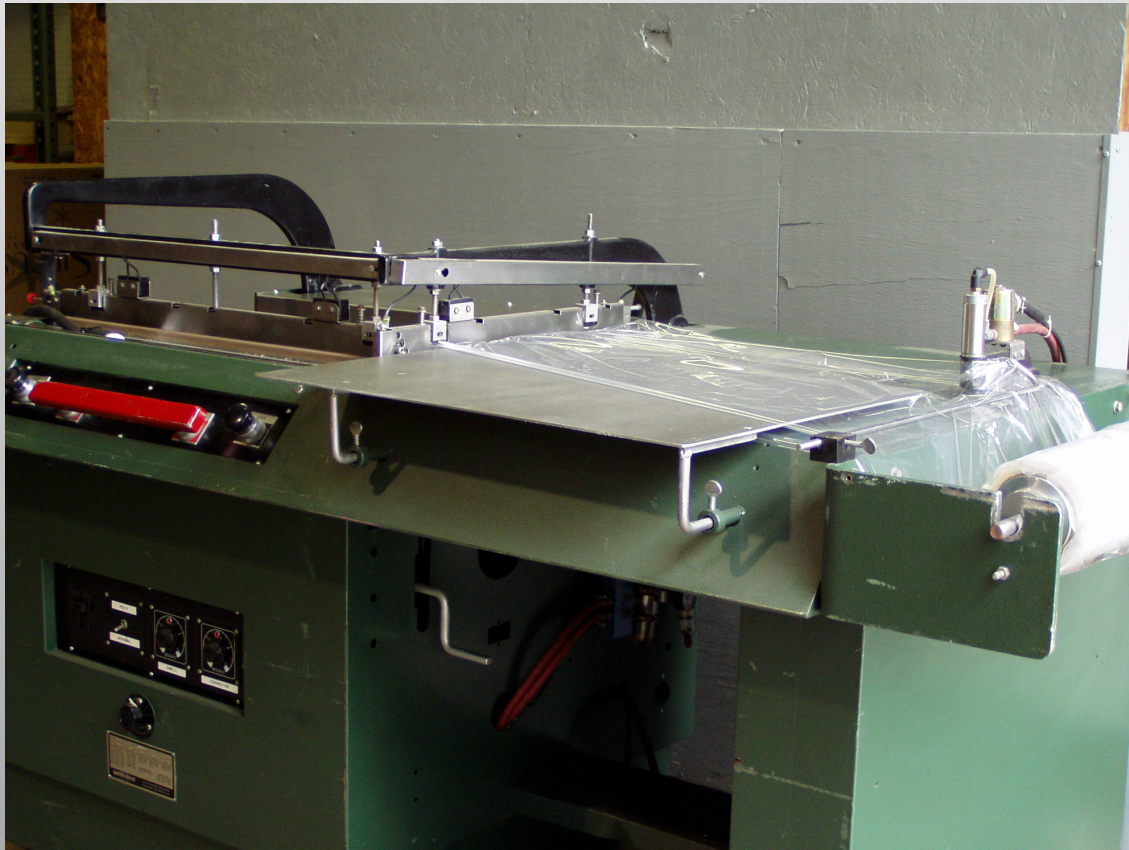

# ADVANTECH PACKAGING

PACKAGING SPECIALISTS

Manufacturer	Model	Serial Number	Status	Electrical Specs	Price	Dimensions
Weldotron	5241	JM92652	Rebuilt	230v/40a	2,800.00	Seal area: 17Wx20L

901 Murray Rd. • East Hanover • New Jersey 07936 • (973-884-6010) • FAX (973-884-6015)